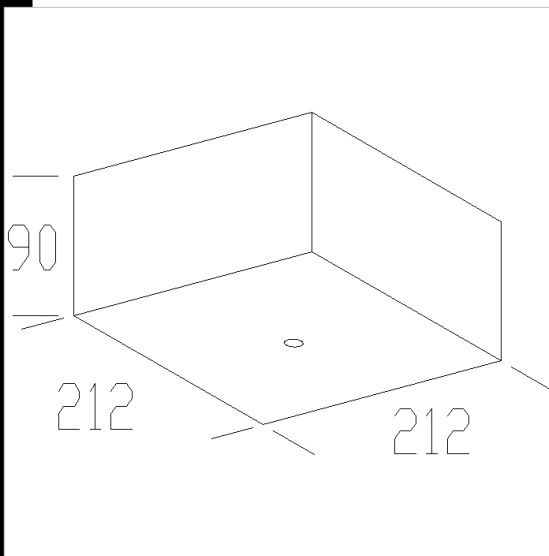

6080 alignment box

In white steel.
To avoid gaps in junctions or between Rapid System Series fixtures with a reflector.

Code	Kg	WTot	Colour
132916-00	1.38	0 W	WHITE

The reported luminous flux is the flux emitted by the light source with a tolerance of $\pm 10\%$ compared to the indicated value. The W tot column indicates the total wattage absorbed by the system without exceeding 10% of the indicated