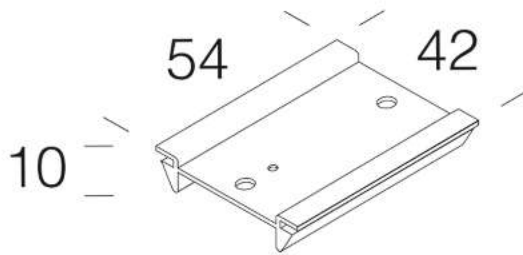

6030 knife switch support

Support for knife switch base to be snap fastened on track art. 6000.  
Can also be used as a wire clamp.

Code	Kg	WTot	Colour
132906-00	0,02	0 W	GREY

Prodotti

- 6502 Rapid system - 2-lamps

- 6402 Rapid system - 1-lamp

- 6000 Rapid System - power

The reported luminous flux is the flux emitted by the light source with a tolerance of  $\pm 10\%$  compared to the indicated value. The W tot column indicates the total wattage absorbed by the system without exceeding 10% of the indicated