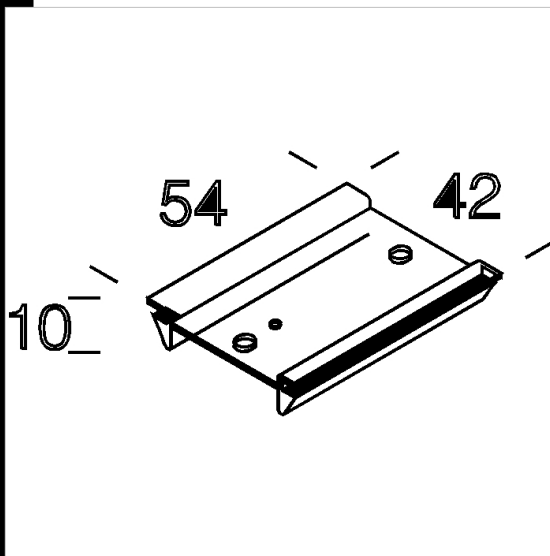

6030 knife switch support

Support for knife switch base to be snap fastened on track art. 6000.  
Can also be used as a wire clamp.

Code	Kg	WTot	Colour
132906-00	0,02	0 W	GREY

Prodotti

- 6502 Rapid system - 2-lamps

- 6402 Rapid system - 1-lamp

- 6000 Rapid System - power

The reported luminous flux is the flux emitted by the light source with a tolerance of  $\pm 10\%$  compared to the indicated value. The W tot column indicates the total wattage absorbed by the system without exceeding 10% of the indicated