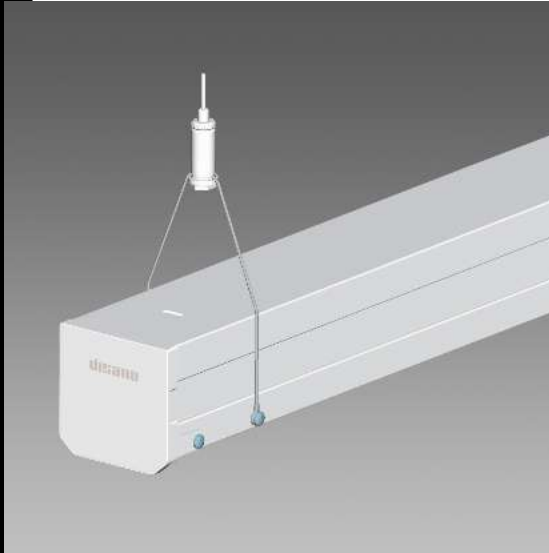

6109 Cap suspension

Download

Code	Kg	WTot	Colour
132815-00	0.24	0 W	ACCIAIO

Products

- 6101 Canale Elesystem: 5

- 6102 Canale Elesystem: 7

- 6100 Canale Elesystem: 10

The reported luminous flux is the flux emitted by the light source with a tolerance of $\pm 10\%$ compared to the indicated value. The W tot column indicates the total wattage absorbed by the system without exceeding 10% of the indicated