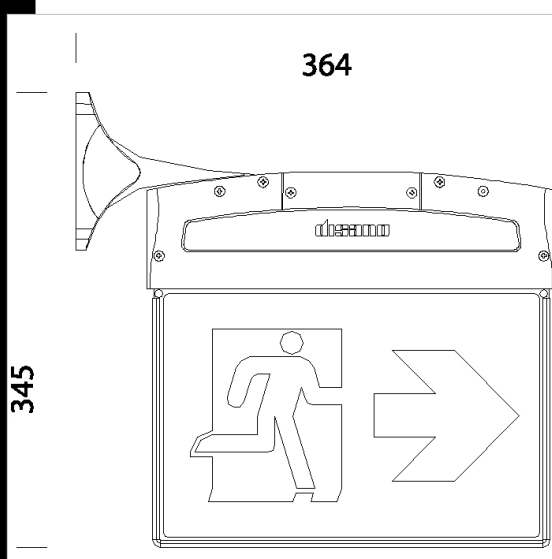

Download

- DXF 2D
- 620flag.dxf
- Montaggi
- safety flag.pdf
- BIM
- 620 - Safety Flag LED - Wall mounting - 20200528.zip
- 620 - Safety Flag LED - Suspension - 20200528.zip

620 - Safety Flag LED

Housing: In plastic material
 Reflector: In plexiglass transparent
 Version:
 Emergency run time: 60/180 minutes. When power is restored, the battery recharges automatically in 12/24h hours.
 Regulations: Produced according to applicable EN60598-1 CEI 34-21 standards, degree of protection according to EN 60529 standards.

Code	Gear	Kg	Lumen Output-K-CRI	WTot	Colour
112581-00	CLD CEM-L	0,71	LED--6000K-	5 W	GREY
112582-00	CLD CEM-L	0,83	LED--6000K-	5 W	GREY

Accessori

- 470 labels

The reported luminous flux is the flux emitted by the light source with a tolerance of $\pm 10\%$ compared to the indicated value. The W tot column indicates the total wattage absorbed by the system without exceeding 10% of the indicated