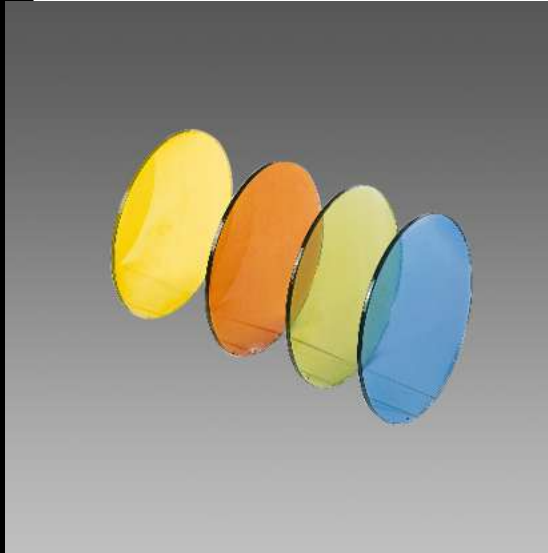

3° IP
IK

Download

DXF 2D
- acc_194_elfo.dxf

194 Filtro colorato

Vetro colorato che permette di creare un particolare effetto di luce sulle superfici da illuminare.

Code	Kg	WTot	Colour
995760-00	1,00	0 W	GIALLO
995758-00	1,00	0 W	ROSSO
995759-00	1,00	0 W	VERDE
995757-00	0,30	0 W	BLU

Prodotti

- 1527 Elfo 150W diffondente

- 1528 Elfo 150W concentrante

The reported luminous flux is the flux emitted by the light source with a tolerance of $\pm 10\%$ compared to the indicated value. The W tot column indicates the total wattage absorbed by the system without exceeding 10% of the indicated