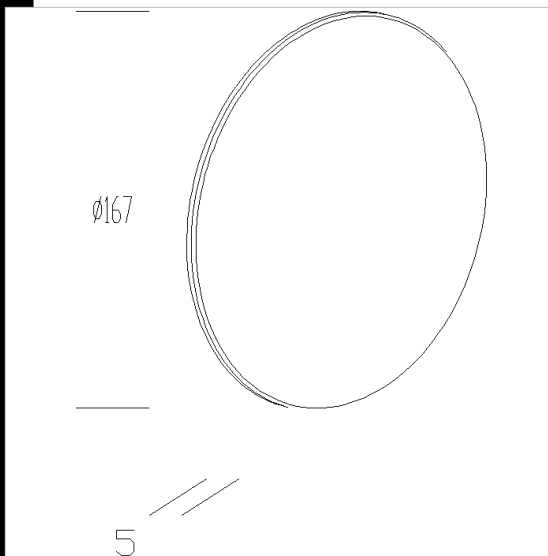

3° IP
IK

Download

DXF 2D
- acc_194_elfo.dxf

194 Filtro colorato

Vetro colorato che permette di creare un particolare effetto di luce sulle superfici da illuminare.

Code	Kg	WTot	Colour
995760-00	1,00	0 W	GIALLO
995758-00	1,00	0 W	ROSSO
995759-00	1,00	0 W	VERDE
995757-00	0,30	0 W	BLU

Prodotti

- 1527 Elfo 150W diffondente

- 1528 Elfo 150W concentrante

The reported luminous flux is the flux emitted by the light source with a tolerance of $\pm 10\%$ compared to the indicated value. The W tot column indicates the total wattage absorbed by the system without exceeding 10% of the indicated