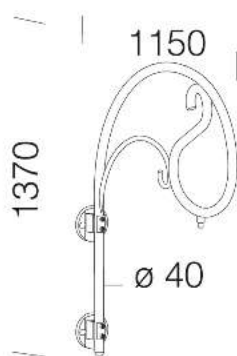

## 507 Braccio Liberty

Completo di 2 basette in alluminio pressofuso per l'applicazione a parete.

### Download

3DS  
- disano\_507\_liberty.3ds  
3DM  
- disano\_507\_liberty.3dm

Code	Kg	WTot	Colour
991273-00	10,40	0 W	GRAFITE
991286-00	9,70	0 W	ANTRACITE

### Prodotti

The reported luminous flux is the flux emitted by the light source with a tolerance of  $\pm 10\%$  compared to the indicated value. The W tot column indicates the total wattage absorbed by the system without exceeding 10% of the indicated