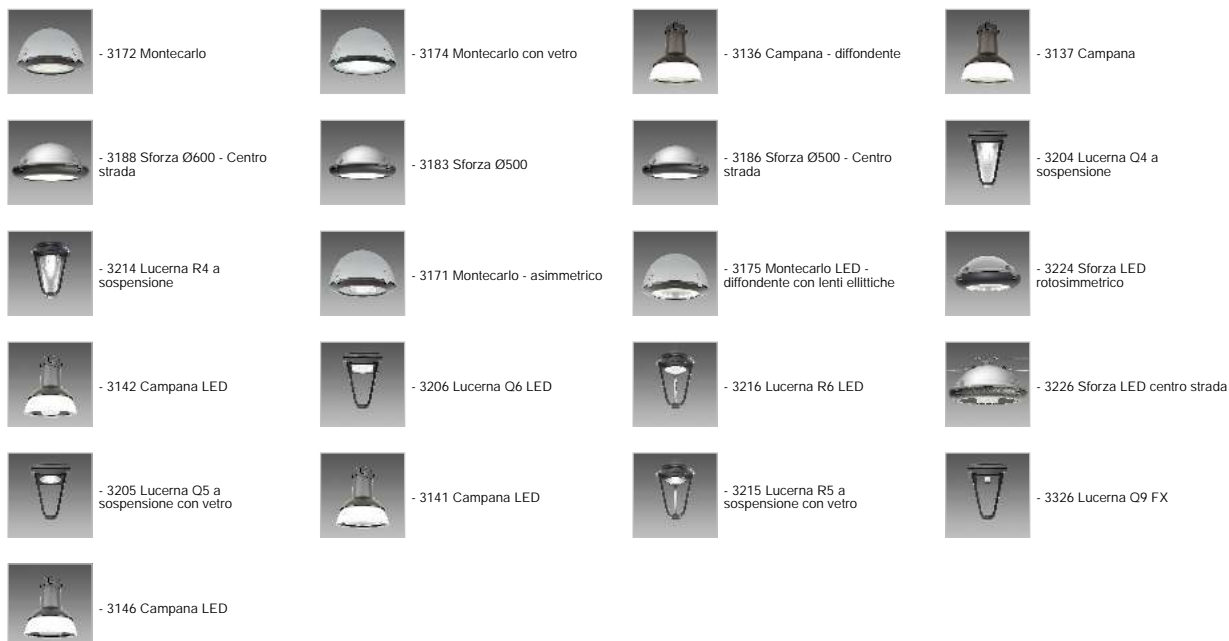

## 507 Braccio Liberty

Completo di 2 basette in alluminio pressofuso per l'applicazione a parete.

### Download

3DS  
- disano\_507\_liberty.3ds  
3DM  
- disano\_507\_liberty.3dm

Code	Kg	WTot	Colour
991273-00	10,40	0 W	GRAFITE
991286-00	9,70	0 W	ANTRACITE

### Prodotti

The reported luminous flux is the flux emitted by the light source with a tolerance of  $\pm 10\%$  compared to the indicated value. The W tot column indicates the total wattage absorbed by the system without exceeding 10% of the indicated