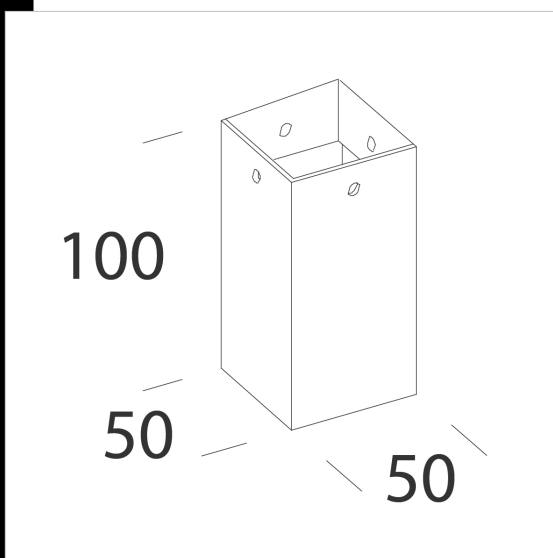

Download
DXF 2D
- giuntoang.dxf

Giunto angolare - Liset midpower

Utilizzare per installare Liset ad angolo retto.

Code	Kg	WTot	Colour
22025814-00	0,20	0 W	BIANCO
22025874-00	0,25	0 W	ARGENTO

Prodotti

- Liset MidPower - sospensione

- Liset MidPower darklight -

- Liset MidPower darklight -

The reported luminous flux is the flux emitted by the light source with a tolerance of $\pm 10\%$ compared to the indicated value. The W tot column indicates the total wattage absorbed by the system without exceeding 10% of the indicated