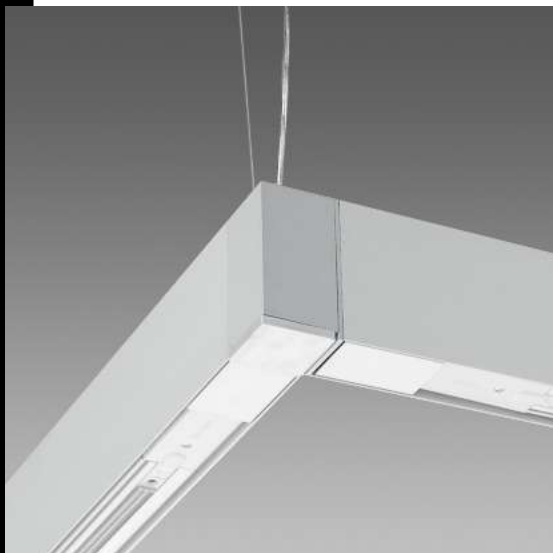

Download
DXF 2D
- giuntoang.dxf

Giunto angolare - Liset midpower

Utilizzare per installare Liset ad angolo retto.

Code	Kg	WTot	Colour
22025814-00	0,20	0 W	BIANCO
22025874-00	0,25	0 W	ARGENTO

Prodotti

- Liset MidPower - sospensione

- Liset MidPower darklight -

- Liset MidPower darklight -

The reported luminous flux is the flux emitted by the light source with a tolerance of $\pm 10\%$ compared to the indicated value. The W tot column indicates the total wattage absorbed by the system without exceeding 10% of the indicated