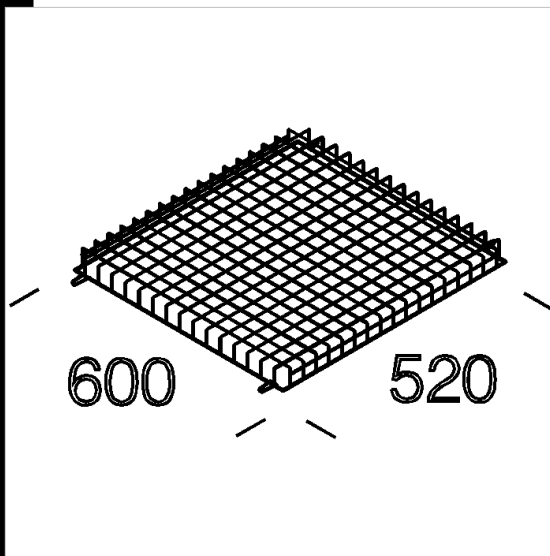

19 Gabbia di protezione

In tondino di acciaio plastificato.
Per la protezione antiurto.

Download

DXF 2D
- d19.dxf

Code	Kg	WTot	Colour
995700-00	0,50	0 W	NERO

Prodotti

- 1125 Lampo - Fascio stretto

- 1125 Lampo - Fascio largo

The reported luminous flux is the flux emitted by the light source with a tolerance of $\pm 10\%$ compared to the indicated value. The W tot column indicates the total wattage absorbed by the system without exceeding 10% of the indicated