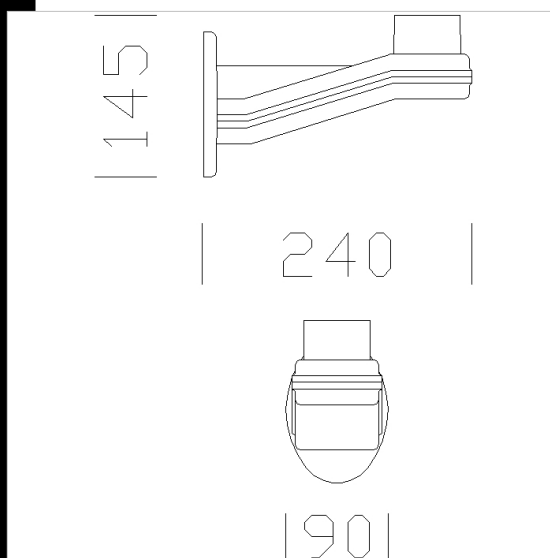

1377 Braccio nylon

In nylon f.v., colore nero.  
Per applicare a parete i globi h 246/361.

Download

DXF 2D  
- 1377.dxf

Code	Kg	WTot	Colour
991605-00	0,31	0 W	NERO

Prodotti

- 1320 Base grande

- 1313 Base alluminio -

- 1350 sferico

- 1313 Base alluminio -

The reported luminous flux is the flux emitted by the light source with a tolerance of  $\pm 10\%$  compared to the indicated value. The W tot column indicates the total wattage absorbed by the system without exceeding 10% of the indicated