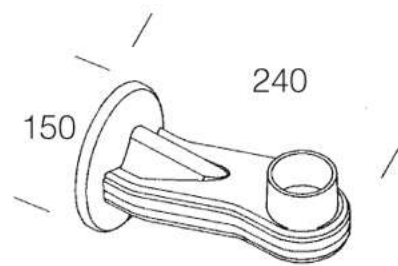

1377 Braccio nylon

In nylon f.v., colore nero.  
Per applicare a parete i globi h 246/361.

Download

DXF 2D  
- 1377.dxf

Code	Kg	WTot	Colour
991605-00	0,31	0 W	NERO

Prodotti

- 1320 Base grande

- 1313 Base alluminio -

- 1350 sferico

- 1313 Base alluminio -

The reported luminous flux is the flux emitted by the light source with a tolerance of  $\pm 10\%$  compared to the indicated value. The W tot column indicates the total wattage absorbed by the system without exceeding 10% of the indicated