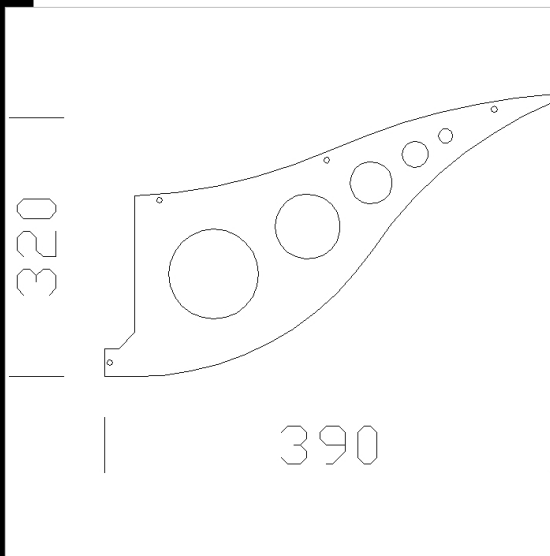

214 Attacco standard piccolo

Da utilizzare per l'installazione di uno standard pubblicitario.

Download

- DXF 2D
- acc_214.dxf
- 3DS
- disano_214.3ds
- 3DM
- disano_214.3dm

Code	Kg	WTot	Colour
426958-00	1,00	0 W	GREY9007

Prodotti

The reported luminous flux is the flux emitted by the light source with a tolerance of ± 10% compared to the indicated value. The W tot column indicates the total wattage absorbed by the system without exceeding 10% of the indicated