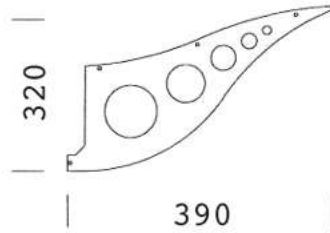

214 Attacco standard piccolo

Da utilizzare per l'installazione di uno standard pubblicitario.

Download

- DXF 2D
- acc_214.dxf
- 3DS
- disano_214.3ds
- 3DM
- disano_214.3dm

Code	Kg	WTot	Colour
426958-00	1,00	0 W	GREY9007

Prodotti

The reported luminous flux is the flux emitted by the light source with a tolerance of ± 10% compared to the indicated value. The W tot column indicates the total wattage absorbed by the system without exceeding 10% of the indicated