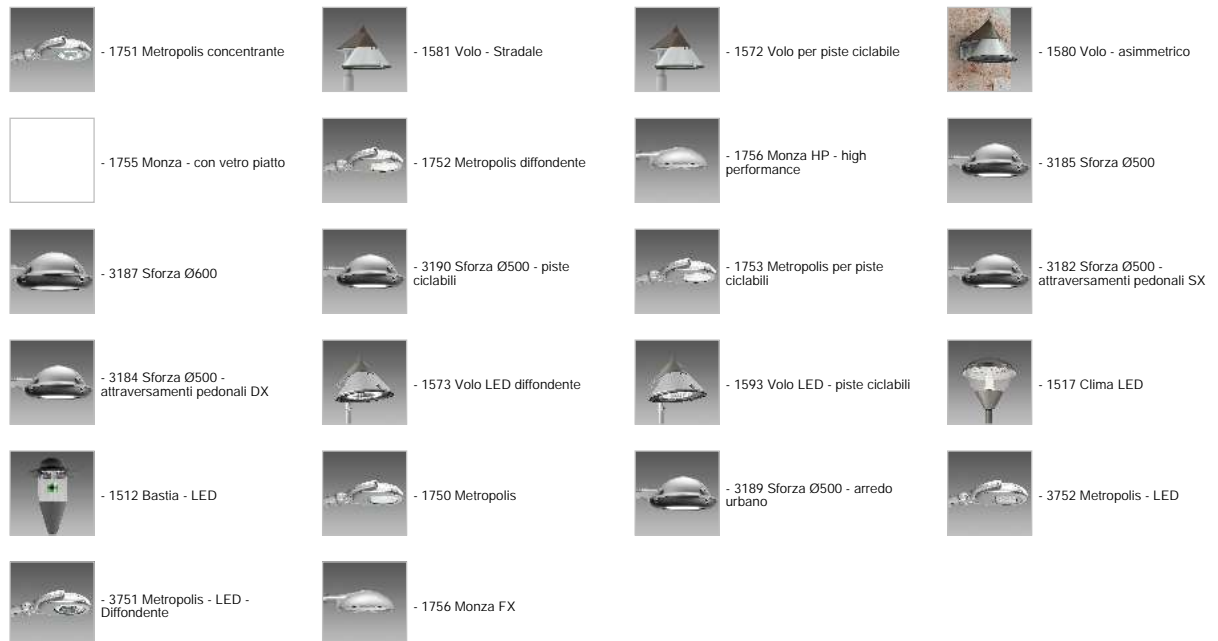

210 Braccio

In alluminio. Da utilizzare con l'acc. 211/300 per l'installazione su palo.

Download

- DXF 2D
- acc_210.dxf
- 3DS
- disano_210.3ds
- 3DM
- disano_210.3dm
- Montaggi
- acc_210-211.pdf

Code	Kg	WTot	Colour
426950-00	3,38	0 W	GREY9007
426951-00	3,38	0 W	GRAFITE

Prodotti

The reported luminous flux is the flux emitted by the light source with a tolerance of ± 10% compared to the indicated value. The W tot column indicates the total wattage absorbed by the system without exceeding 10% of the indicated