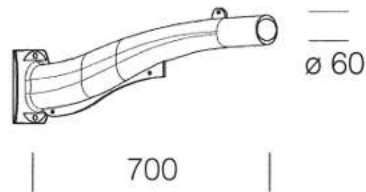

210 Braccio

In alluminio. Da utilizzare con l'acc. 211/300 per l'installazione su palo.

Download

- DXF 2D
- acc_210.dxf
- 3DS
- disano_210.3ds
- 3DM
- disano_210.3dm
- Montaggi
- acc_210-211.pdf

Code	Kg	WTot	Colour
426950-00	3,38	0 W	GREY9007
426951-00	3,38	0 W	GRAFITE

Prodotti

The reported luminous flux is the flux emitted by the light source with a tolerance of ± 10% compared to the indicated value. The W tot column indicates the total wattage absorbed by the system without exceeding 10% of the indicated