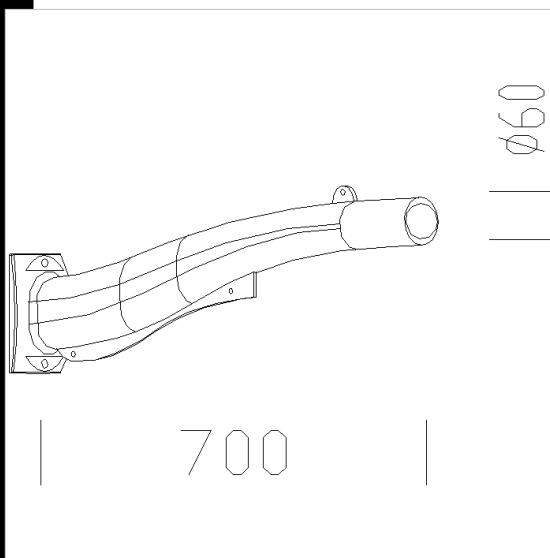

210 Braccio

In alluminio. Da utilizzare con l'acc. 211/300 per l'installazione su palo.

Download

- DXF 2D
- acc_210.dxf
- 3DS
- disano_210.3ds
- 3DM
- disano_210.3dm
- Montaggi
- acc_210-211.pdf

Code	Kg	WTot	Colour
426950-00	3,38	0 W	GREY9007
426951-00	3,38	0 W	GRAFITE

Prodotti

The reported luminous flux is the flux emitted by the light source with a tolerance of ± 10% compared to the indicated value. The W tot column indicates the total wattage absorbed by the system without exceeding 10% of the indicated