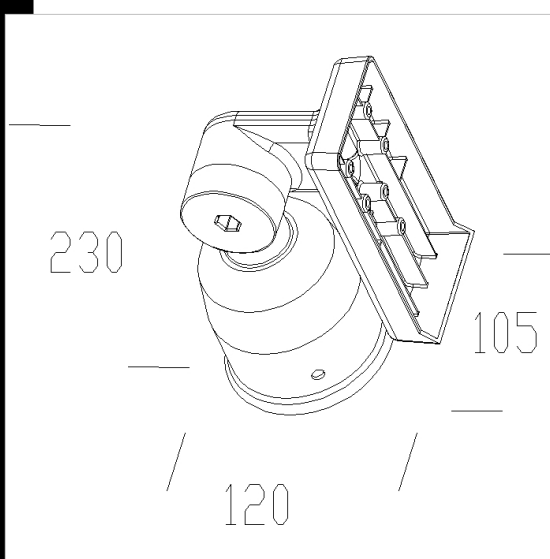

## 1266 Snodo

Supporto orientabile monolampada in alluminio pressofuso colore nero. Per palo Ø 60.

Download  
DXF 2D  
- acc1266.dxf

Code	Kg	WTot	Colour
420913-00	0,00	0 W	NERO
420916-00	0,05	0 W	ARGENTO SABBBIATO

### Pali

- 5 Palo in vetroresina

### Prodotti

- 1260EM Vega

- 1264 Vega LED

- 1260 Vega

- 1260 Vega LED

- 1260 Vega LED - SE 1h

- 1260 Vega - Radar Sensor - 230V

The reported luminous flux is the flux emitted by the light source with a tolerance of  $\pm 10\%$  compared to the indicated value. The W tot column indicates the total wattage absorbed by the system without exceeding 10% of the indicated