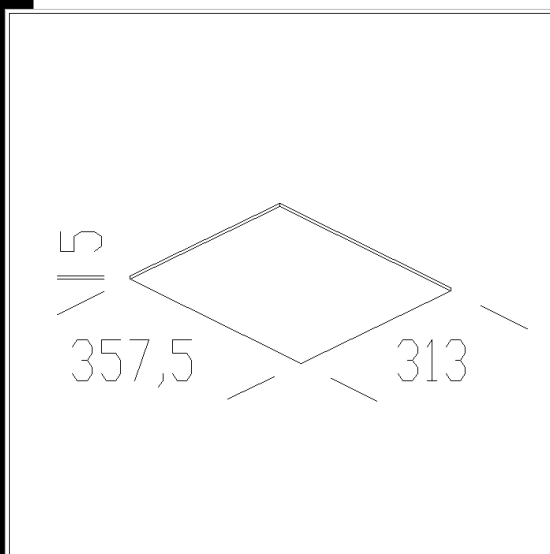

1188 Vetro

Vetro di protezione temperato resistente agli shock termici e agli urti. In caso di affreschi richiedere filtro UV STOP.

Code	Kg	WTot	Colour
321512-00	1,28	0 W	TRASPARENTE

Prodotti

- 1103 Nikos

- 1104 Nikos - Asimmetrico

The reported luminous flux is the flux emitted by the light source with a tolerance of  $\pm 10\%$  compared to the indicated value. The W tot column indicates the total wattage absorbed by the system without exceeding 10% of the indicated