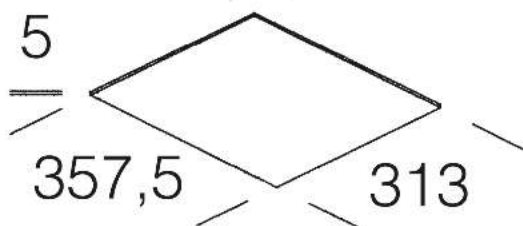

1188 Vetro

Vetro di protezione temperato resistente agli shock termici e agli urti. In caso di affreschi richiedere filtro UV STOP.

Code	Kg	WTot	Colour
321512-00	1,28	0 W	TRASPARENTE

Prodotti

- 1103 Nikos

- 1104 Nikos - Asimmetrico

The reported luminous flux is the flux emitted by the light source with a tolerance of  $\pm 10\%$  compared to the indicated value. The W tot column indicates the total wattage absorbed by the system without exceeding 10% of the indicated