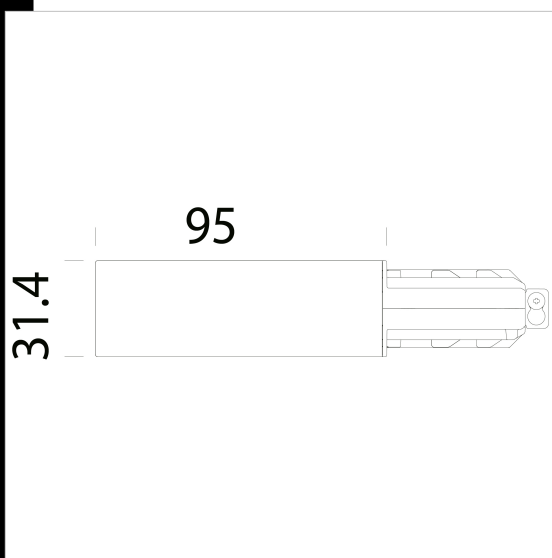

### Testata alimentatore H - sx

Permette l'alimentazione del binario.

**Download**

DXF 2D  
- 26310.dxf

Code	Kg	WTot	Colour
22026310-00	0,14	0 W	BIANCO

**Prodotti**

- Omnitrack H - Dimm - 6

The reported luminous flux is the flux emitted by the light source with a tolerance of  $\pm 10\%$  compared to the indicated value. The W tot column indicates the total wattage absorbed by the system without exceeding 10% of the indicated