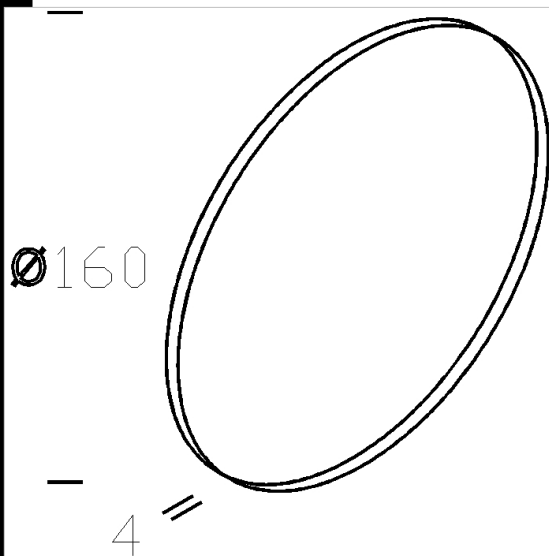

Filtro macellerie

Ideale per valorizzare la merce esposta in negozi o reparti per carne.

Code	Kg	WTot
22005264-00	0,50	0 W

Prodotti

- Mac 2 T

Download
DXF 2D
- v_005334.dxf

The reported luminous flux is the flux emitted by the light source with a tolerance of $\pm 10\%$ compared to the indicated value. The W tot column indicates the total wattage absorbed by the system without exceeding 10% of the indicated