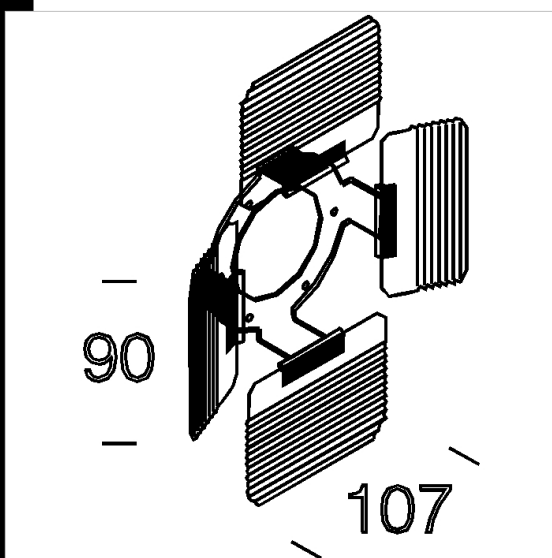

3° IP
IK

Download

DXF 2D
- v_005218.dxf

Deflettore antiab. e convogliante

In acciaio. Permette di direzionare il fascio luminoso.

Code	Kg	WTot	Colour
22005218-00	0,00	0 W	BIANCO
22005228-00	0,40	0 W	NERO

Prodotti

- Matrix A2 MASTERLED

- Mini Leo 5 - Basetta

- Mini Leo 5 - Adattatore

The reported luminous flux is the flux emitted by the light source with a tolerance of $\pm 10\%$ compared to the indicated value. The W tot column indicates the total wattage absorbed by the system without exceeding 10% of the indicated